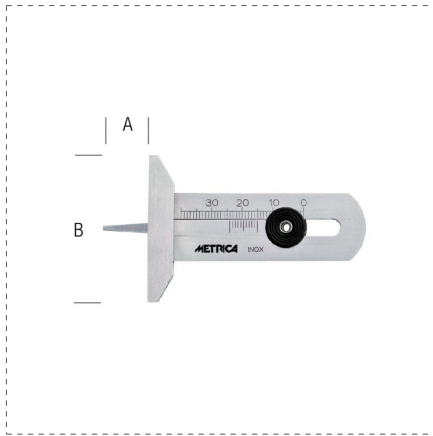

MECHANICAL MEASUREMENTS

PROFESSIONAL TYRE PROFILE DEPTH GAUGE

DETAILS

- Stainless steel
- Needle shaped to the groove of tires
- Similar leather bag

ARTICLES OF THE RANGE

Ref.		A mm	B mm	 mm	
10820	8001066108206	30	47	0.1	1
10821	8001066108213	50	70	0.1	1
10822	8001066108220	90	150	0.1	1