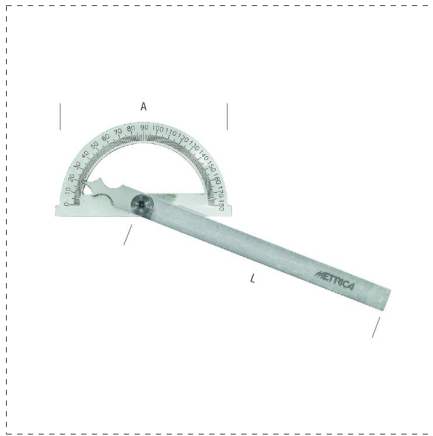

ANGLE MEASUREMENTS

PROTRACTOR

DETAILS

- Steel with screw locking
- Capacity 0-180°
- Polished scale
- Reading 1°

ARTICLES OF THE RANGE

Ref.		A mm	L mm	
36511	8001066365111	Ø 80	120	1
36512	8001066365128	Ø 120	150	1
36513	8001066365135	Ø 150	200	1
36514	8001066365142	Ø 200	250	1