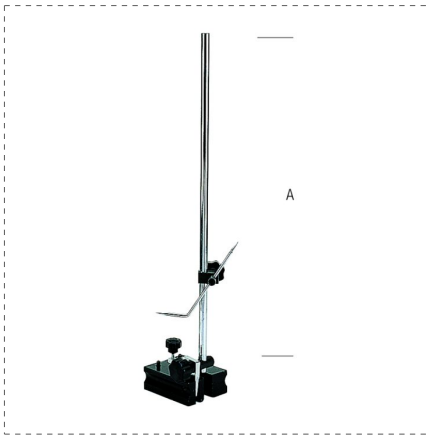

TRACING AND MARKING

SIMPLE HEIGHT GAUGE

DETAILS

- Simple height gauge
- Hinged rod
- Locking ring
- Scriber
- Prismatic base

ARTICLES OF THE RANGE

Ref.		A mm	
45011	8001066450114	0 - 300	1