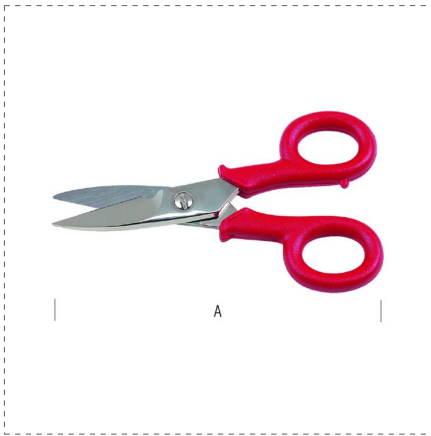

CUTTING

ELECTRICIAN SCISSORS

DETAILS

- Hot-pressed stainless steel blades
- Blades assembled by screws
- In transparent envelope
- Code 68753: straight blade
- Code 68754: curved blade

ARTICLES OF THE RANGE

Ref.		A mm	
68753	8001066687534	145	10
68754	8001066687541	145	10