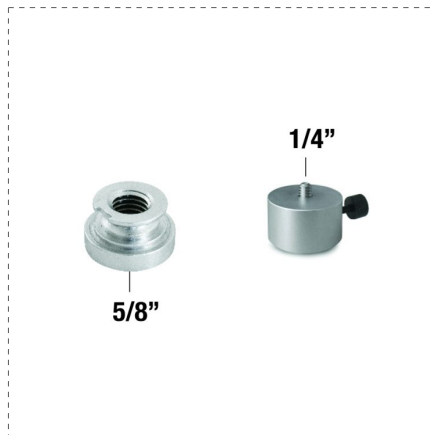

## ROTATING ADAPTER

### DETAILS

- Works with Code 61300, 60804, 60805, 60370, 61375, 60814BR, 61380, 61360, 61365
- Rotary joint: 360° 1/4"/5/8" (Code 60815)
- Fixed joint (Code 60738)