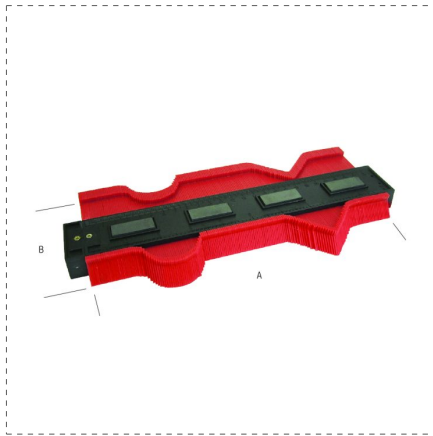

TRACING AND MARKING

NO-SCRATCH CONTOUR GAUGE

DETAILS

- For shapes or profiles measuring
- Movable needles
- Plastic
- In blister
- Not sold in UK

ARTICLES OF THE RANGE

Ref.		A mm	B mm	
72005	8001066720057	250	95	2