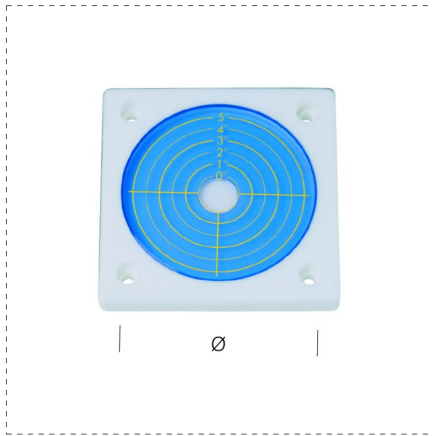

## HIGH SENSIVITY VIAL

### DETAILS

- Vial with concentric circles scale
- Sensitivity 5-40'
- Acrylic resin