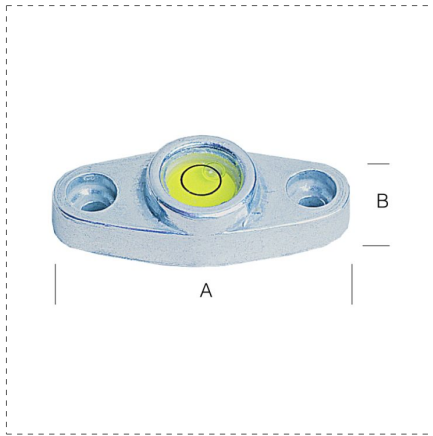

## SMALL SPIRIT LEVEL FOR SCALES

### DETAILS

- Acrylic vial
- Chromed metal stand

### ARTICLES OF THE RANGE

Ref.		AxB mm	
34500	8001066345007	47x18	10