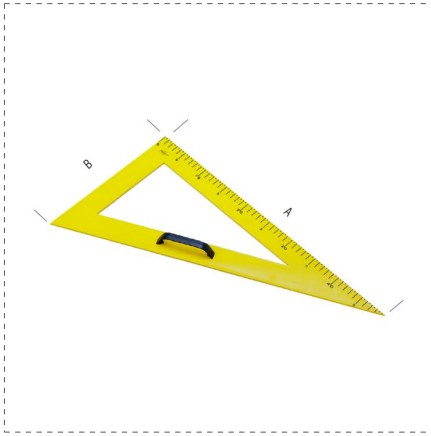

CUTTING

SPECIAL SQUARE FOR GLASS

DETAILS

- Special square for glass
- Flexible plastic, no scratch
- With handle
- Section 40 x 4 mm

ARTICLES OF THE RANGE

Ref.		AxB cm		
50535	8001066505357	50 x 25	cm	1