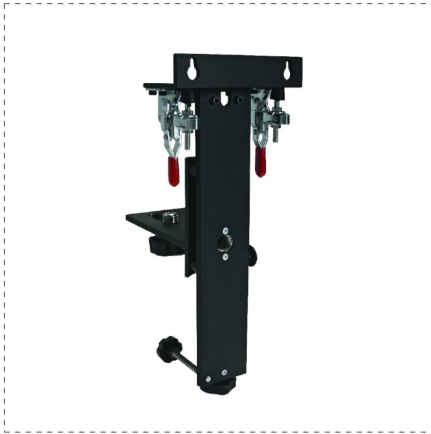

LASER AND THERMAL CAMERAS

WALL BRACKET FOR BRAVO LASER

DETAILS

- Professional wall bracket
- Aluminum
- Adjustable height
- Stroke 19 cm with graduated rod
- 2 holes for direct fixing to the wall
- Well adaptable to a profile by means of double locking device

ARTICLES OF THE RANGE

Ref.		
60712	8001066607129	1

GALLERY