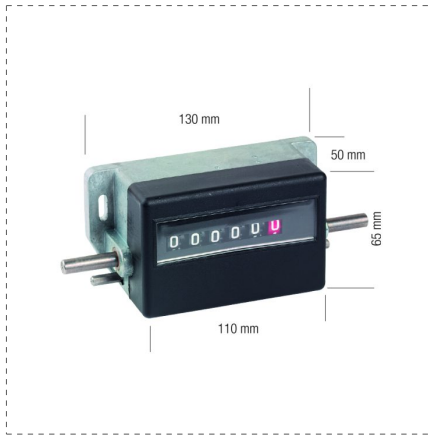

MECHANICAL MEASUREMENTS

LENGHT COUNTER 6 DIGITS (99999,9)

DETAILS

- Red decimal
- Digits height: 8 mm
- Quick reset
- Max speed 500 m/min
- Strong execution for application on machines
- Zama body
- Weight 800 gr.
- 1/5: 1 rev. = 50 cm
- Suitable for wheels 50 cm circumference (Ref. 65023, 65024)

ARTICLES OF THE RANGE

Ref.		H mm					
65007	8001066650071	8	x	x	y	1/5	1
65008	8001066650088	8	x	x	x	1/5	1