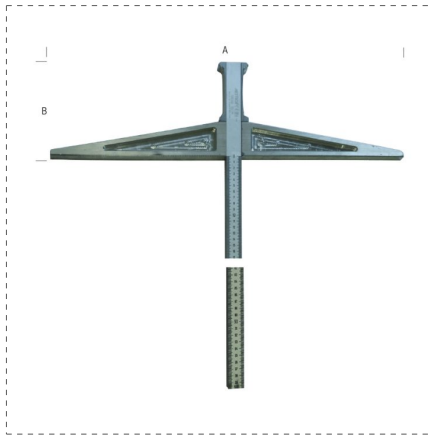

MECHANICAL MEASUREMENTS

HALLOW GAUGE

DETAILS

- Graduated tubular aluminium rod
- Aluminium base

ARTICLES OF THE RANGE

Ref.		A mm	B mm	L mm	 mm	
10147	8001066101474	580	165	500	1	1
10148	8001066101481	580	165	1000	1	1
10149	8001066101498	580	165	1500	1	1
10150	8001066101504	580	165	2000	1	1