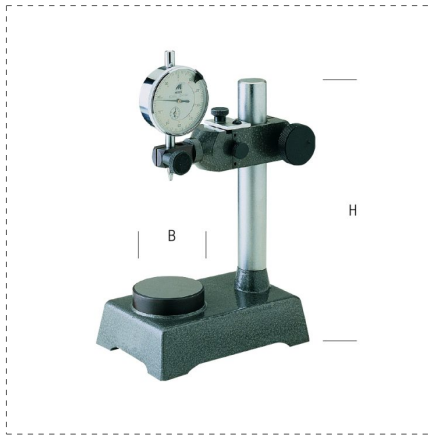

LEVELS

HIGH PRECISION COLUMN STAND

DETAILS

- Hardened and ground steel
- Fine adjustment of the dial
- Supplied without dial
- Wooden case

ARTICLES OF THE RANGE

Ref.		B mm	H mm	
46060	8001066460601	60	290	1