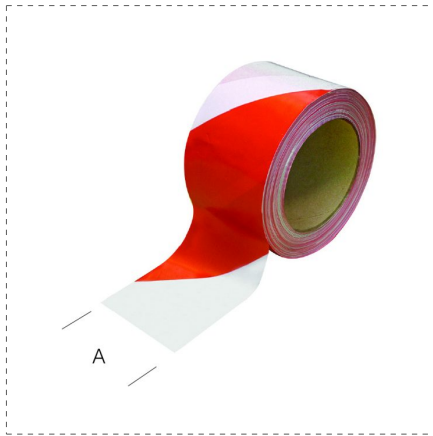

LENGTH MEASURES

REFLECTIVE NIGHT SIGNAL TAPE

DETAILS

- Reflective tape visible even at night in the headlights
- Weatherproof
- Increased thickness
- Length 250 m, width 75 mm

ARTICLES OF THE RANGE

Ref.		L	A	
60125	8001066601257	250 m	75 mm	1