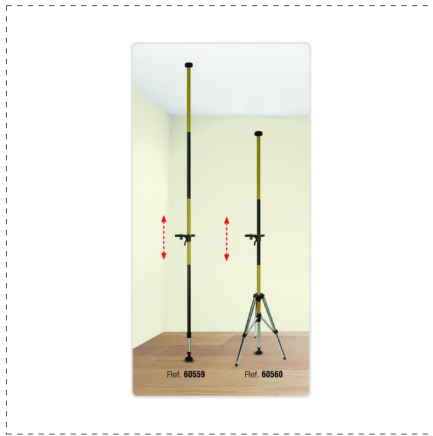

## TELESCOPIC ROD WITH BRACKET

### DETAILS

- Composed of 4 screwable pieces (max 3.60 m)
- Sliding supporting plane
- With tripod support
- Height adjustment thanks to a telescopic rod with locking ring
- Supporting plane sliding along the vertical, with quick locking lever, with screw 5/8"
- Supplied with 5/8" extension (Cod. 60810)