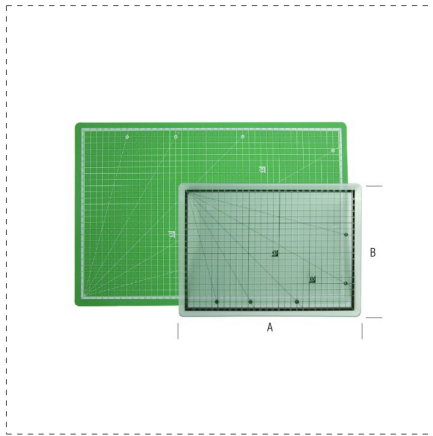

CUTTING

PVC WORKING PLATE

DETAILS

- Working basis
- Three overlying PVC coatings
- Surface entirely millimeters

ARTICLES OF THE RANGE

Ref.		AxB mm		
72100	8001066721009	450 x 300		1
72101	8001066721016	600 x 450		1
72105	8001066721054	300 x 220		1